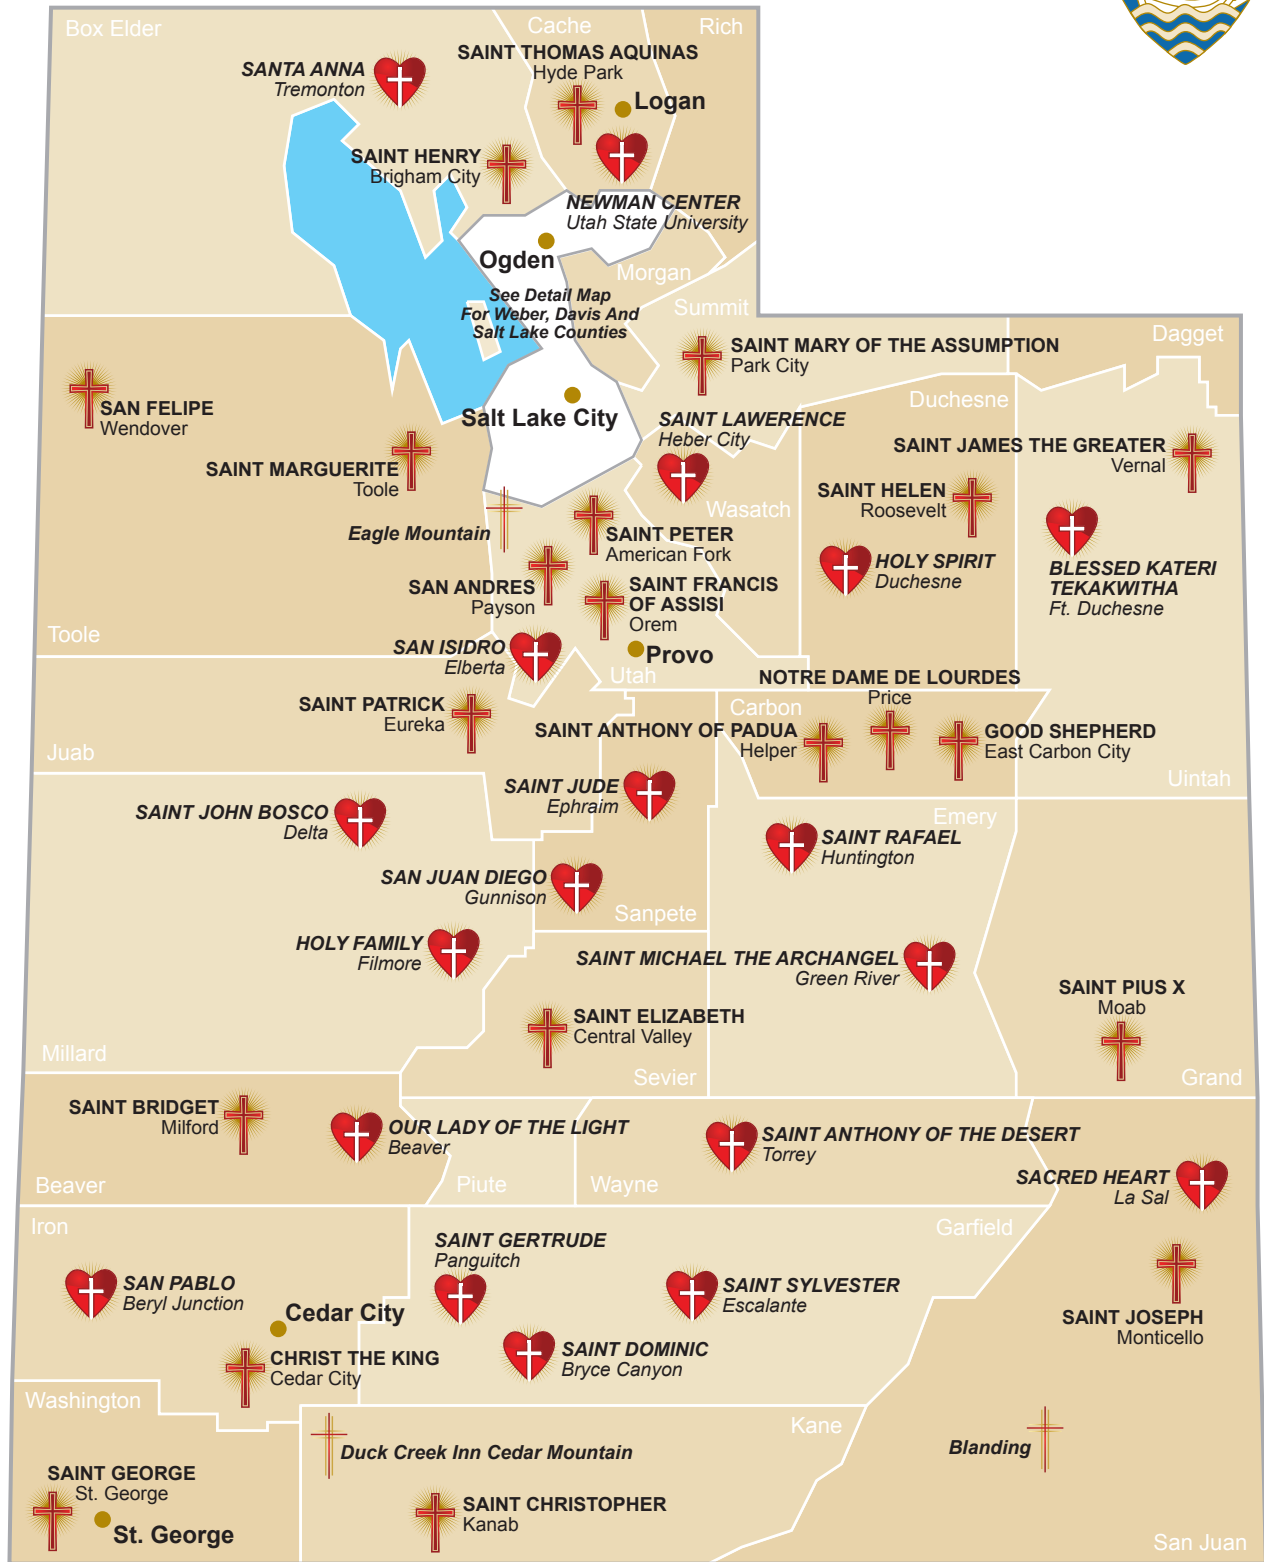

THE CATHOLIC DIOCESE OF SALT LAKE CITY

Parishes, Missions & Stations

 Parishes
  Missions
  Stations